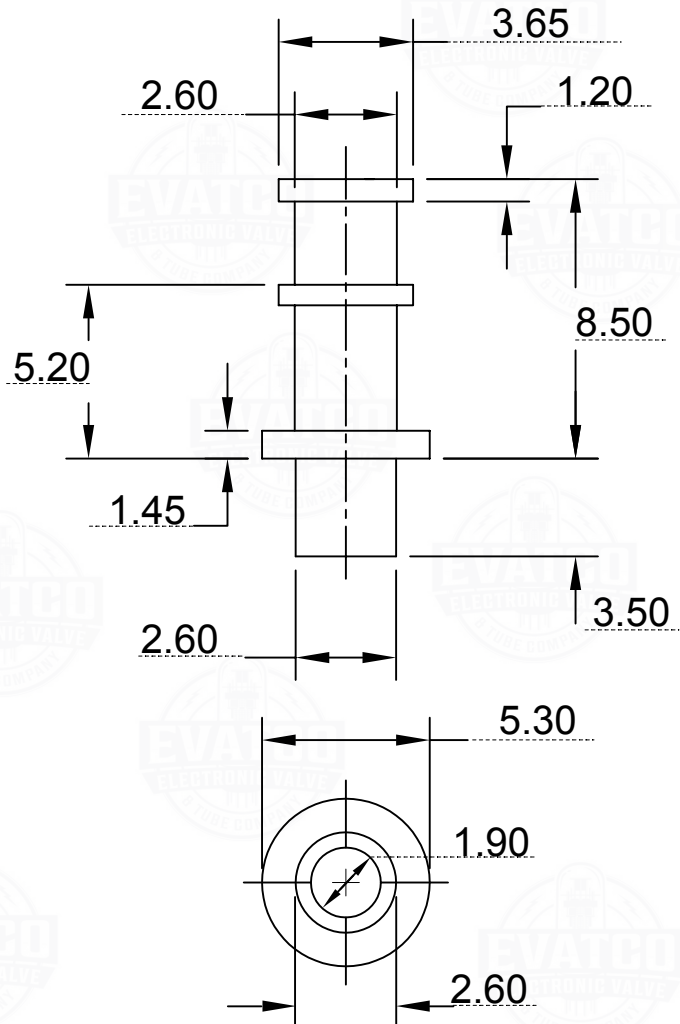

### 2mm Turret Dimensions

All measurements are in millimetres

### 3mm Turret Dimensions

All measurements are in millimetres