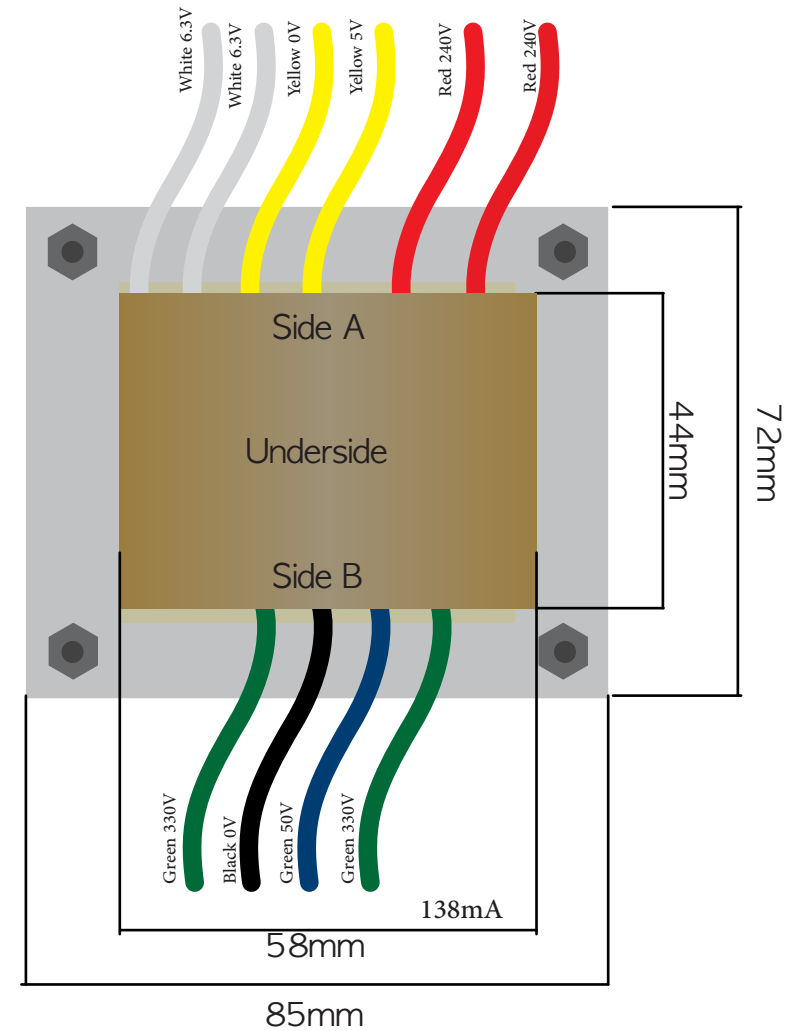

EV660

Dimensions	
A	52mm
B	95mm
C	70mm
D	85mm
E	72mm
F	58mm
Weight	1.8kg

All Sizes are +/- .5mm. Measurements reviewed on the 24/8/2018

Wiring Side A		
White	6.3V	3A
White	6.3V	
Yellow	5V	3A
Yellow	0V	
Red	240V	50hz
Red	240V	

Wiring Side B		
Green	330V	138mA
Black	0V	
Blue	50V	
Green	330V	
Green	330V	

wires approximately 180mm long