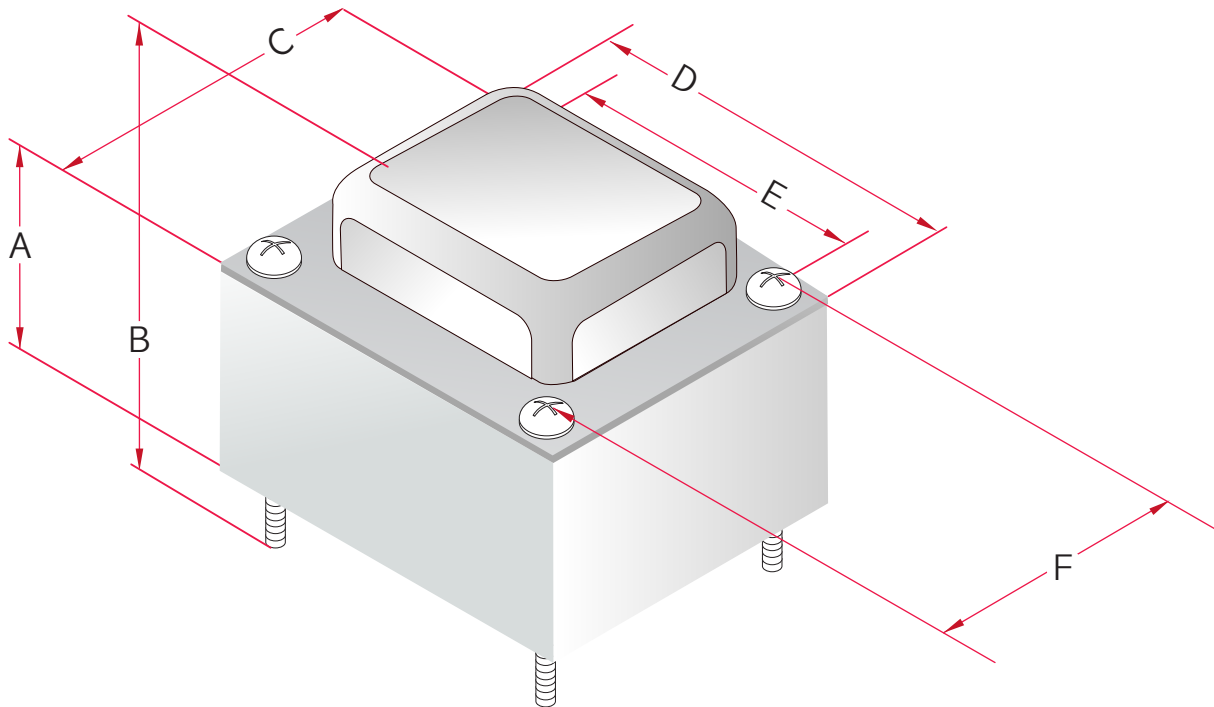

EV660

Dimensions	
A	52mm
B	95mm
C	70mm
D	85mm
E	72mm
F	58mm
Weight	1.8kg

All Sizes are +/- .5mm. Measurements reviewed on the 24/8/2018

Wiring Side A		
White	6.3V	3A
White	6.3V	
Yellow	5V	3A
Yellow	0V	
Red	240V	50hz
Red	240V	

Wiring Side B		
Green	330V	138mA
Black	0V	
Blue	50V	
Green	330V	
Green	330V	

wires approximately 180mm long