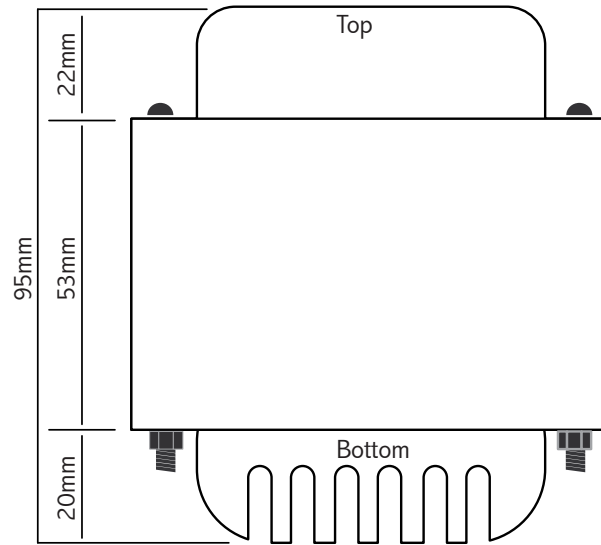

EV660

Dimensions	
A	52mm
B	95mm
C	70mm
D	85mm
E	72mm
F	58mm
Weight	1.8kg

All Sizes are +/- .5mm. Measurements reviewed on the 24/8/2018

Wiring Side A		
White	6.3V	3A
White	6.3V	
Yellow	5V	3A
Yellow	0V	
Red	240V	50hz
Red	240V	

Wiring Side B		
Green	330V	138mA
Black	0V	
Blue	50V	
Green	330V	
Green	330V	

wires approximately 180mm long