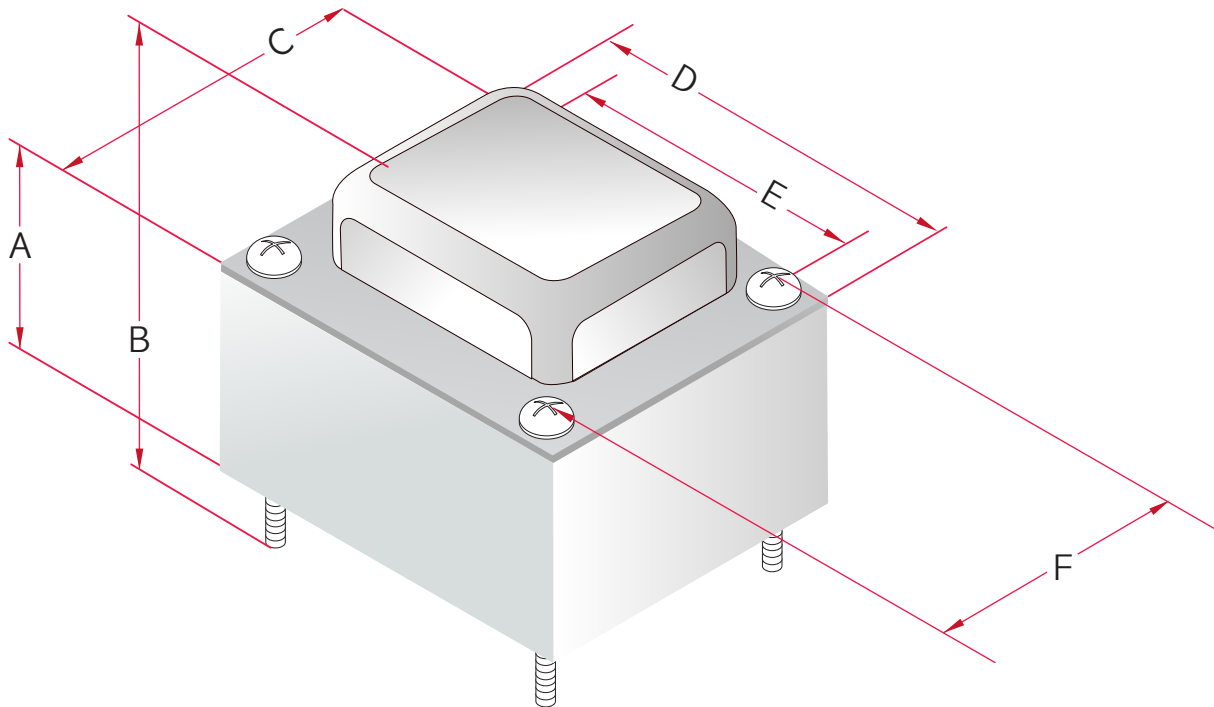

# EV650

Dimensions	
A	50mm
B	63mm
C	65mm
D	77mm
E	65mm
F	52mm
Weight	1.8kg

All Sizes are +/- .5mm. Measurements reviewed on the 24/8/2018

Wiring Side A		50hz 100mA
Red	240V	
Green	325	
Blue	275V	
Black	0V	
Blue	275V	
Green	325V	
Red	240V	

Wiring Side B		2.25A
Green	3.15V	
Black	0V	3A
Green	3.15V	
Orange	0V	
Orange	5V	

wires approximately 180mm long