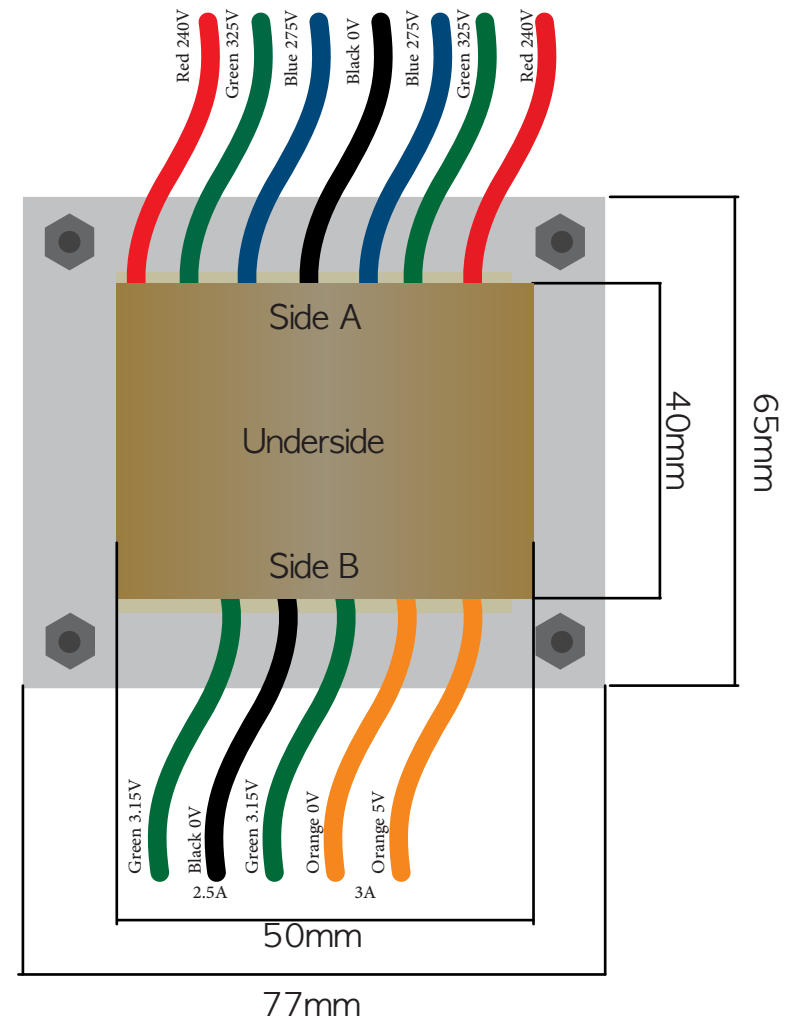

# EV650

Dimensions	
A	50mm
B	63mm
C	65mm
D	77mm
E	65mm
F	52mm
Weight	1.8kg

All Sizes are +/- .5mm. Measurements reviewed on the 24/8/2018

Wiring Side A		50hz 100mA
Red	240V	
Green	325	
Blue	275V	
Black	0V	
Blue	275V	
Green	325V	
Red	240V	

Wiring Side B		2.25A
Green	3.15V	
Black	0V	3A
Green	3.15V	
Orange	0V	
Orange	5V	

wires approximately 180mm long