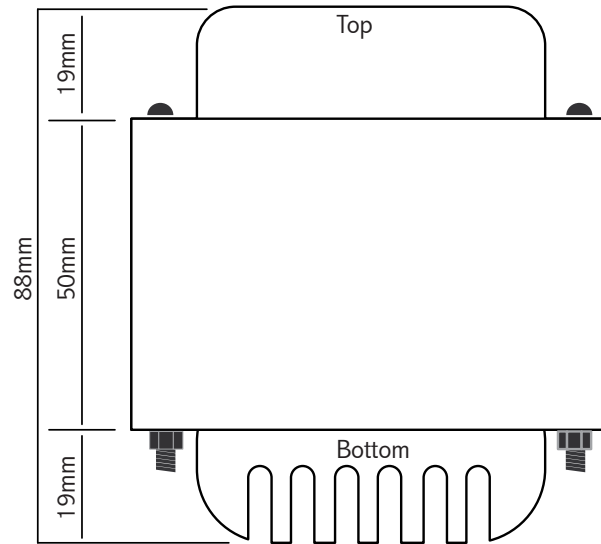

# EV650

Dimensions	
A	50mm
B	63mm
C	65mm
D	77mm
E	65mm
F	52mm
Weight	1.8kg

All Sizes are +/- .5mm. Measurements reviewed on the 24/8/2018

Wiring Side A		50hz 100mA
Red	240V	
Green	325	
Blue	275V	
Black	0V	
Blue	275V	
Green	325V	
Red	240V	

Wiring Side B		2.25A
Green	3.15V	
Black	0V	3A
Green	3.15V	
Orange	0V	
Orange	5V	

wires approximately 180mm long