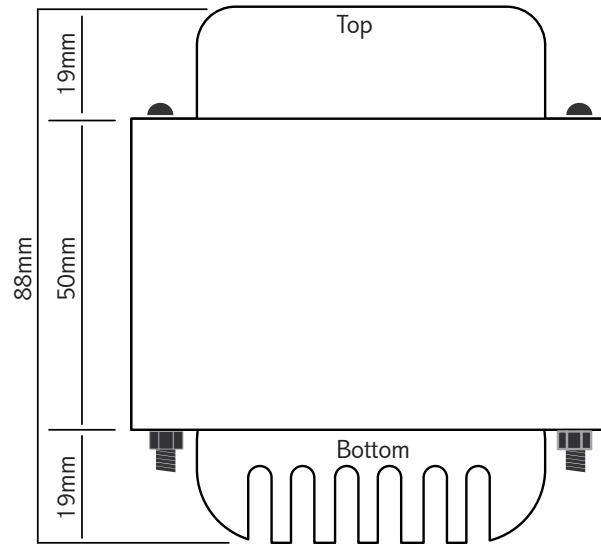

EV380

Dimensions	
A	50mm
B	63mm
C	65mm
D	77mm
E	65mm
F	52mm
Weight	1.8kg

All Sizes are +/- .5mm. Measurements reviewed on the 24/8/2018

Wiring Side A		50hz 85mA
Green	190V	
Red	240V	
Blue	50V	
Black	0V	
Green	190V	
Red	240V	

Wiring Side B		2.5A
Green	3.15V	
Black	0V	
Green	3.15V	2.5A
Orange	0V	
Orange	14.5V	

wires approximately 180mm long