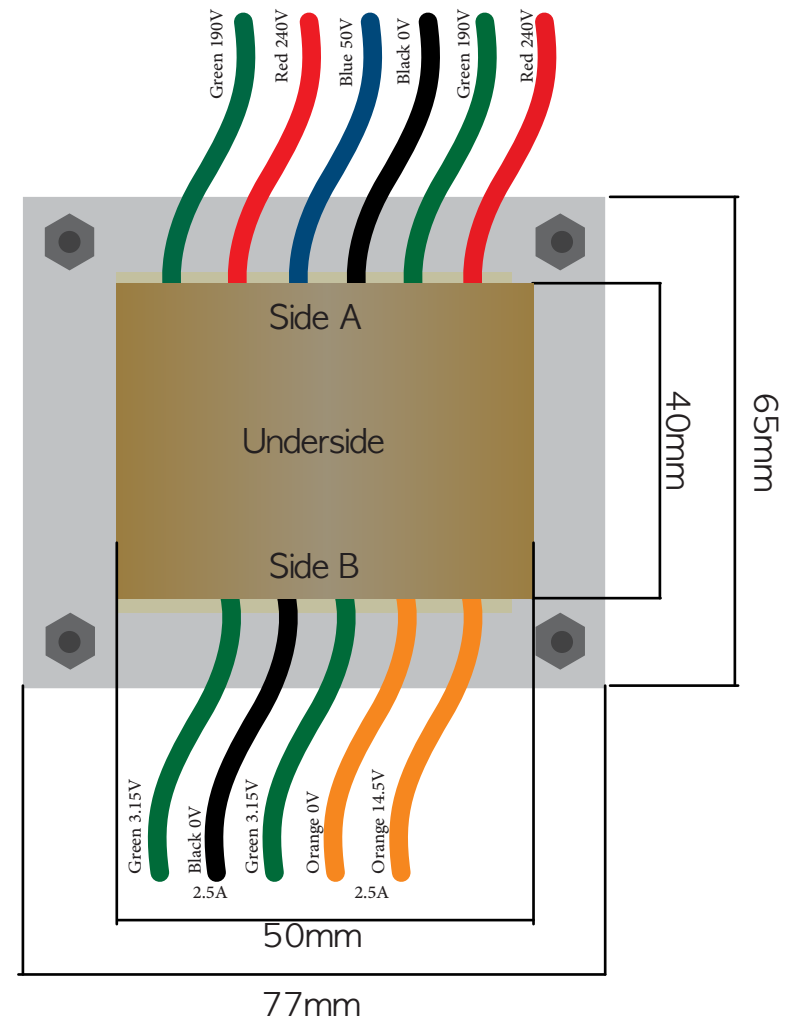

EV380

Dimensions	
A	50mm
B	63mm
C	65mm
D	77mm
E	65mm
F	52mm
Weight	1.8kg

All Sizes are +/- .5mm. Measurements reviewed on the 24/8/2018

Wiring Side A		50hz 85mA
Green	190V	
Red	240V	
Blue	50V	
Black	0V	
Green	190V	
Red	240V	

Wiring Side B		2.5A
Green	3.15V	
Black	0V	
Green	3.15V	2.5A
Orange	0V	
Orange	14.5V	

wires approximately 180mm long