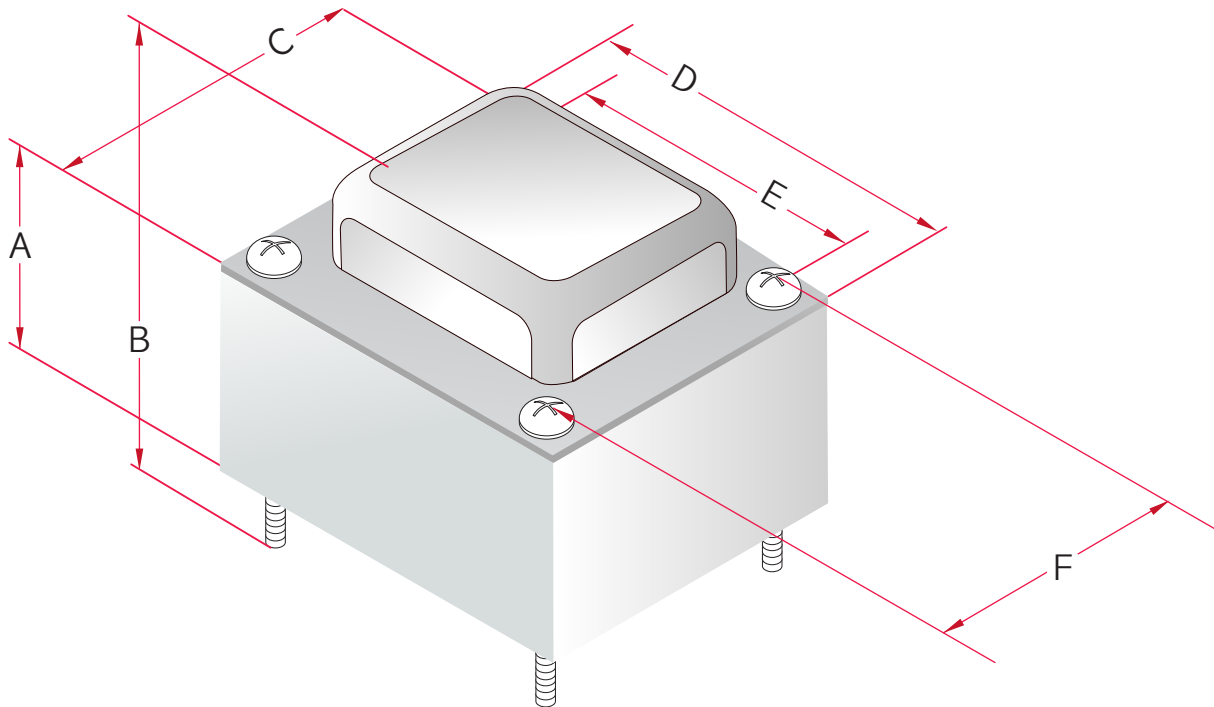

EV380

Dimensions	
A	50mm
B	63mm
C	65mm
D	77mm
E	65mm
F	52mm
Weight	1.8kg

All Sizes are +/- .5mm. Measurements reviewed on the 24/8/2018

Wiring Side A		50hz 85mA
Green	190V	
Red	240V	
Blue	50V	
Black	0V	
Green	190V	
Red	240V	

Wiring Side B		2.5A
Green	3.15V	
Black	0V	
Green	3.15V	2.5A
Orange	0V	
Orange	14.5V	

wires approximately 180mm long