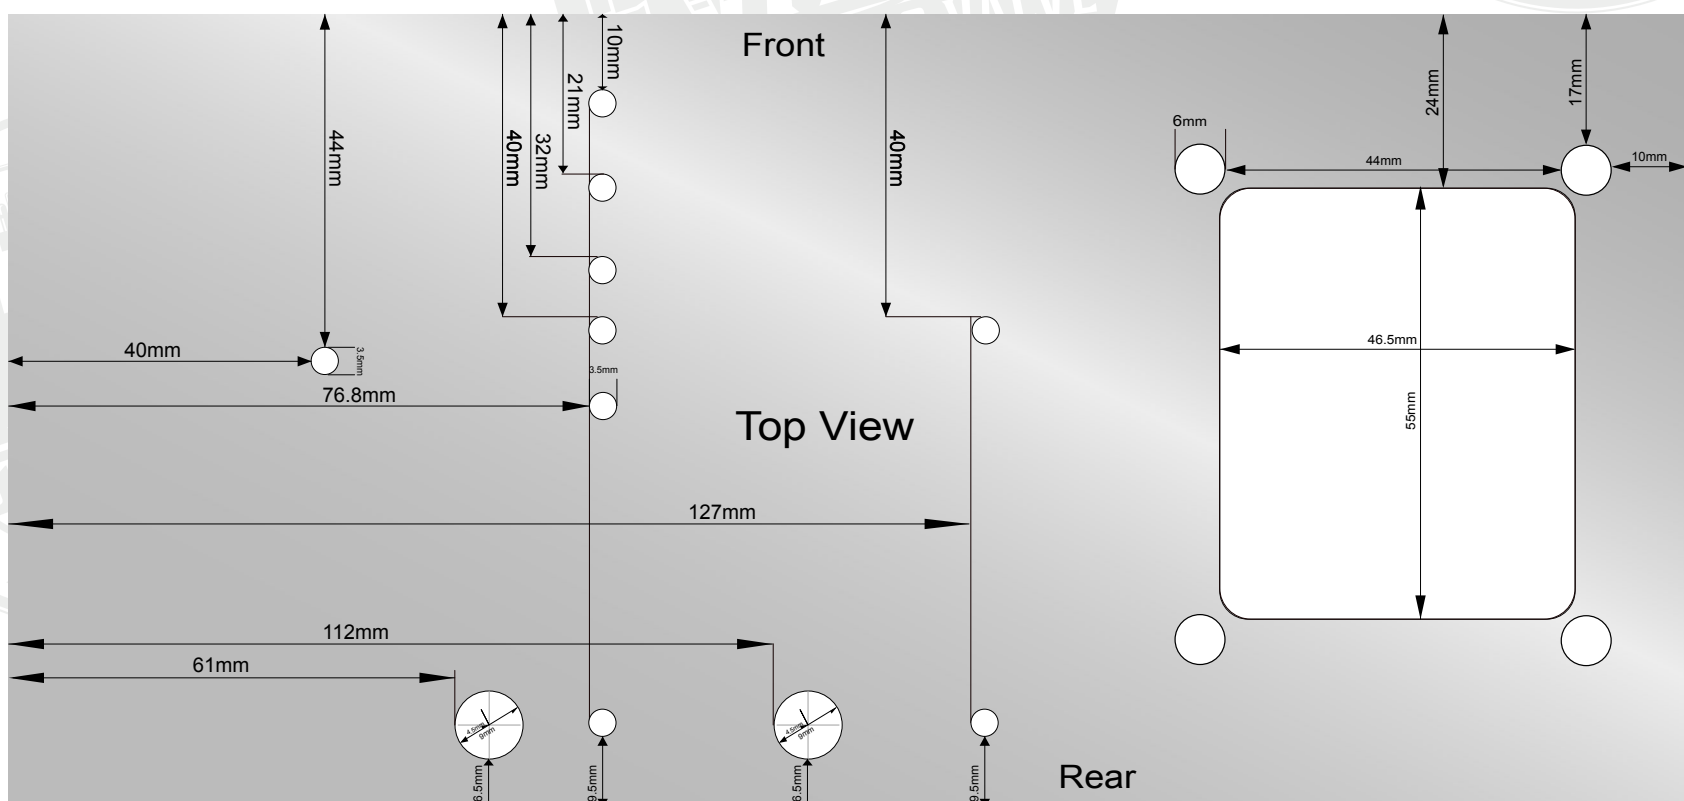

# 5F1 Champ Chassis Dimensions

ver 1.1 March 2025

Front View

Rear View

Side View

Front

Top View

Rear