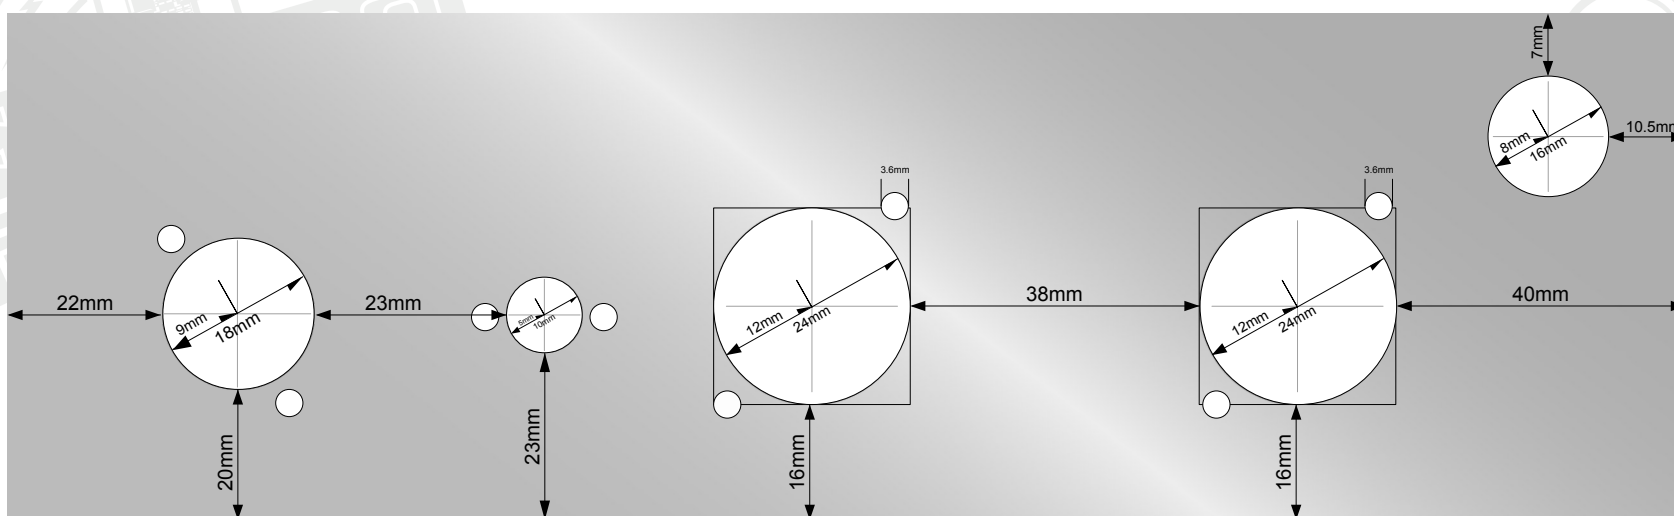

# 5F1 Champ Chassis Dimensions

ver 1.1 March 2025

Front View

Rear View

Side View

Front

Top View

Rear