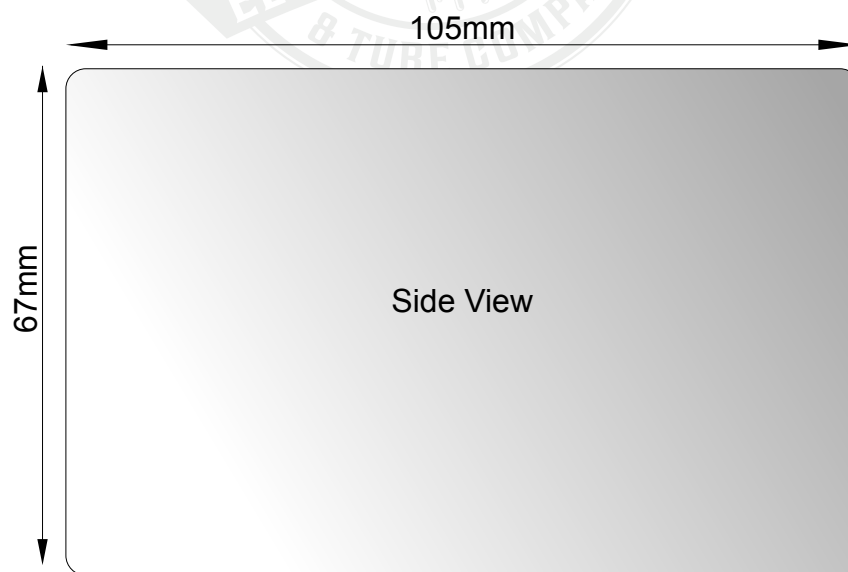

# 5F1 Champ Chassis Dimensions

ver 1.1 March 2025

Front View

Rear View

Side View

Front

Top View

Rear