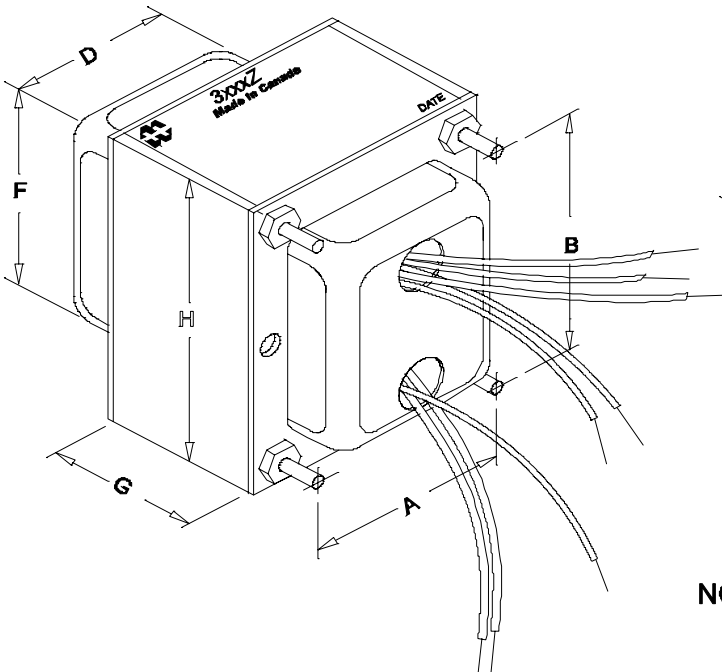

Z-Mount Dimension Sheet

Dimensions: 370DAZ	
A	2.250" ±0.063
B	2.810" ±0.063
C	3.500" ±0.125
D	2.500" ±0.063
F	2.440" ±0.063
G	1.300" ±0.063
H	3.380" ±0.063
J	2.810" ±0.063

Dimensions: 373CZ	
A	2.500" ±0.063
B	3.150" ±0.063
C	4.080" ±0.125
D	2.060" ±0.063
F	2.690" ±0.063
G	1.840" ±0.063
H	3.750" ±0.063
J	3.125" ±0.063

Dimensions: 373AZ	
A	2.500" ±0.063
B	2.810" ±0.063
C	3.450" ±0.125
D	1.870" ±0.063
F	2.440" ±0.063
G	1.250" ±0.063
H	3.380" ±0.063
J	2.810" ±0.063

Dimensions: 373DZ	
A	2.500" ±0.063
B	3.150" ±0.063
C	3.600" ±0.125
D	2.060" ±0.063
F	2.690" ±0.063
G	1.390" ±0.063
H	3.750" ±0.063
J	3.125" ±0.063

NOTE: ALL LEADS 8" OUT MIN.