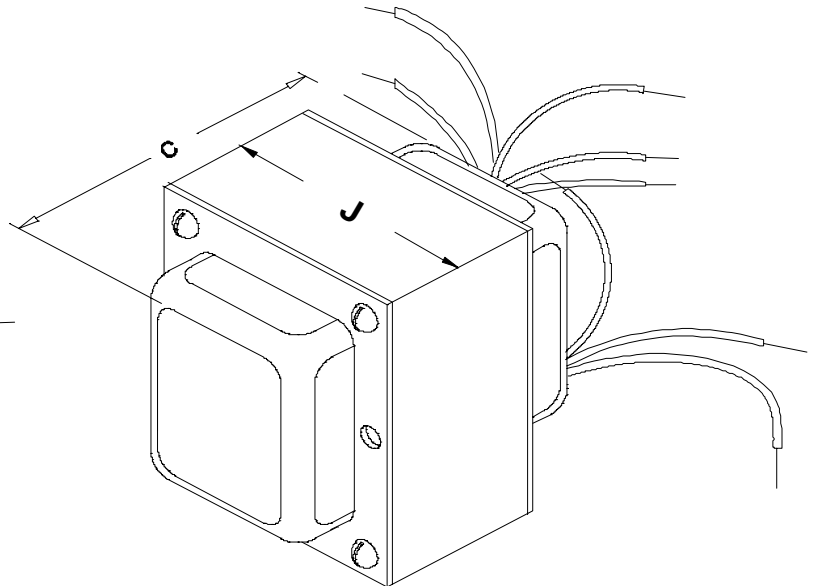

Z-Mount Dimension Sheet

Dimensions: 370DAZ	
A	2.250" ±0.063
B	2.810" ±0.063
C	3.500" ±0.125
D	2.500" ±0.063
F	2.440" ±0.063
G	1.300" ±0.063
H	3.380" ±0.063
J	2.810" ±0.063

Dimensions: 373CZ	
A	2.500" ±0.063
B	3.150" ±0.063
C	4.080" ±0.125
D	2.060" ±0.063
F	2.690" ±0.063
G	1.840" ±0.063
H	3.750" ±0.063
J	3.125" ±0.063

Dimensions: 373AZ	
A	2.500" ±0.063
B	2.810" ±0.063
C	3.450" ±0.125
D	1.870" ±0.063
F	2.440" ±0.063
G	1.250" ±0.063
H	3.380" ±0.063
J	2.810" ±0.063

Dimensions: 373DZ	
A	2.500" ±0.063
B	3.150" ±0.063
C	3.600" ±0.125
D	2.060" ±0.063
F	2.690" ±0.063
G	1.390" ±0.063
H	3.750" ±0.063
J	3.125" ±0.063

NOTE: ALL LEADS 8" OUT MIN.